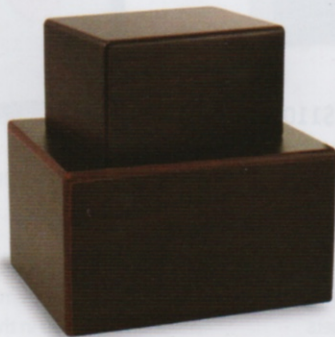

## COMPLIMENTARY URNS

One complimentary urn is included in the price of your individual cremation. Additional urns shown on this page are available at a cost of \$50.

### Decorative Metal Urn - Blue

Classically designed with clean lines and speckled metal finish, this handcrafted urn is a charming item for your pet's remains.

URM001

### Cedar Latch Urn

The classic cedar latch urn is a timeless way to preserve treasured keepsakes and remember your loved one.

URW005